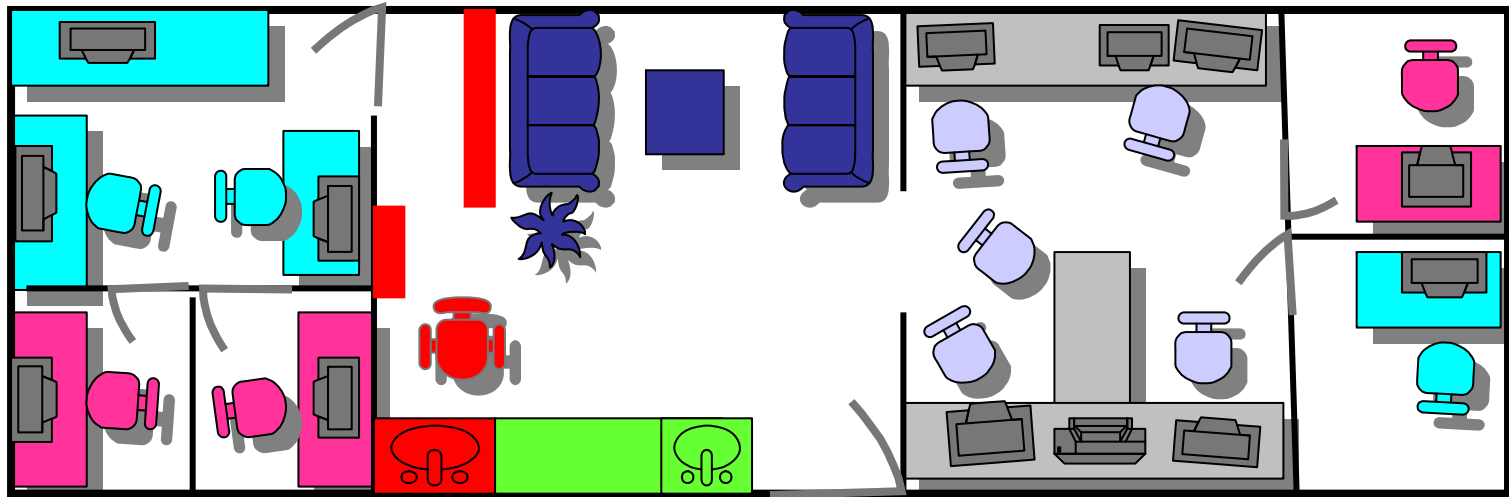

The Psychological Imaging Laboratory

Blue = lounge

Green = kitchen

Red = participant preparation area

Grey = general working/data processing area

Pink = participant (data production chamber)

Turquoise = experimenter (data collection chamber)